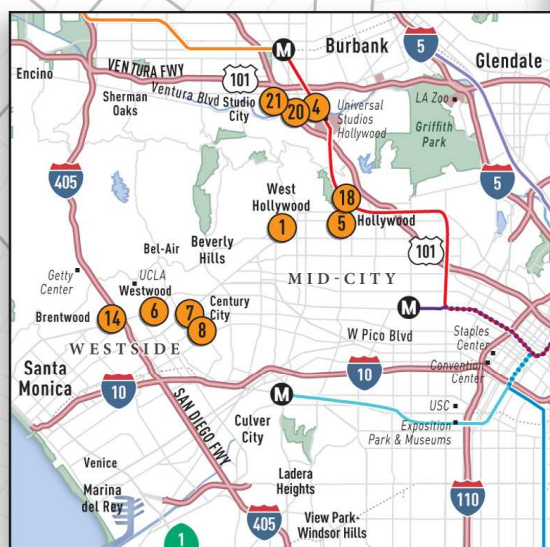

AMERICAN ASSOCIATION FOR CLINICAL CHEMISTRY ~ AACC ANNUAL MEETING 2012 ~ LOS ANGELES HOTELS

Hotel	Distance to Los Angeles Convention Center
1 Andaz West Hollywood	10 miles
2 Figueroa Hotel	1.5 blocks
3 Hilton Checkers Los Angeles	5 blocks
4 Hilton Los Angeles/Universal City	17 miles
5 Hollywood Roosevelt Hotel	9 miles
6 Hotel Palomar Los Angeles - Westwood	11 miles
7 Hyatt Regency Century Plaza	12 miles
8 Intercontinental Los Angeles Century City	12 miles
9 JW Marriott Los Angeles L.A. LIVE*	1 block
10 Kyoto Grand Hotel & Gardens	2 miles
11 Los Angeles Athletic Club	7 blocks
12 Los Angeles Marriott Downtown	1 mile
13 Luxe City Center	1 block
14 Luxe Sunset Boulevard	16 miles
15 Millennium Biltmore Hotel Los Angeles	9 blocks
16 Miyako Hotel Los Angeles	2 miles
17 O Hotel	6 blocks
18 Renaissance Hollywood Hotel & Spa	9 miles
19 Sheraton Los Angeles Downtown Hotel	4 blocks
20 Sheraton Universal Hotel	10 miles
21 The Beverly Garland	12 miles
22 The Standard, Downtown LA	5 blocks
23 The Westin Bonaventure Hotel & Suites*	6 blocks

*Headquarter Hotel

AACC
 ANNUAL MEETING 2012
 July 15-19 • Los Angeles, California