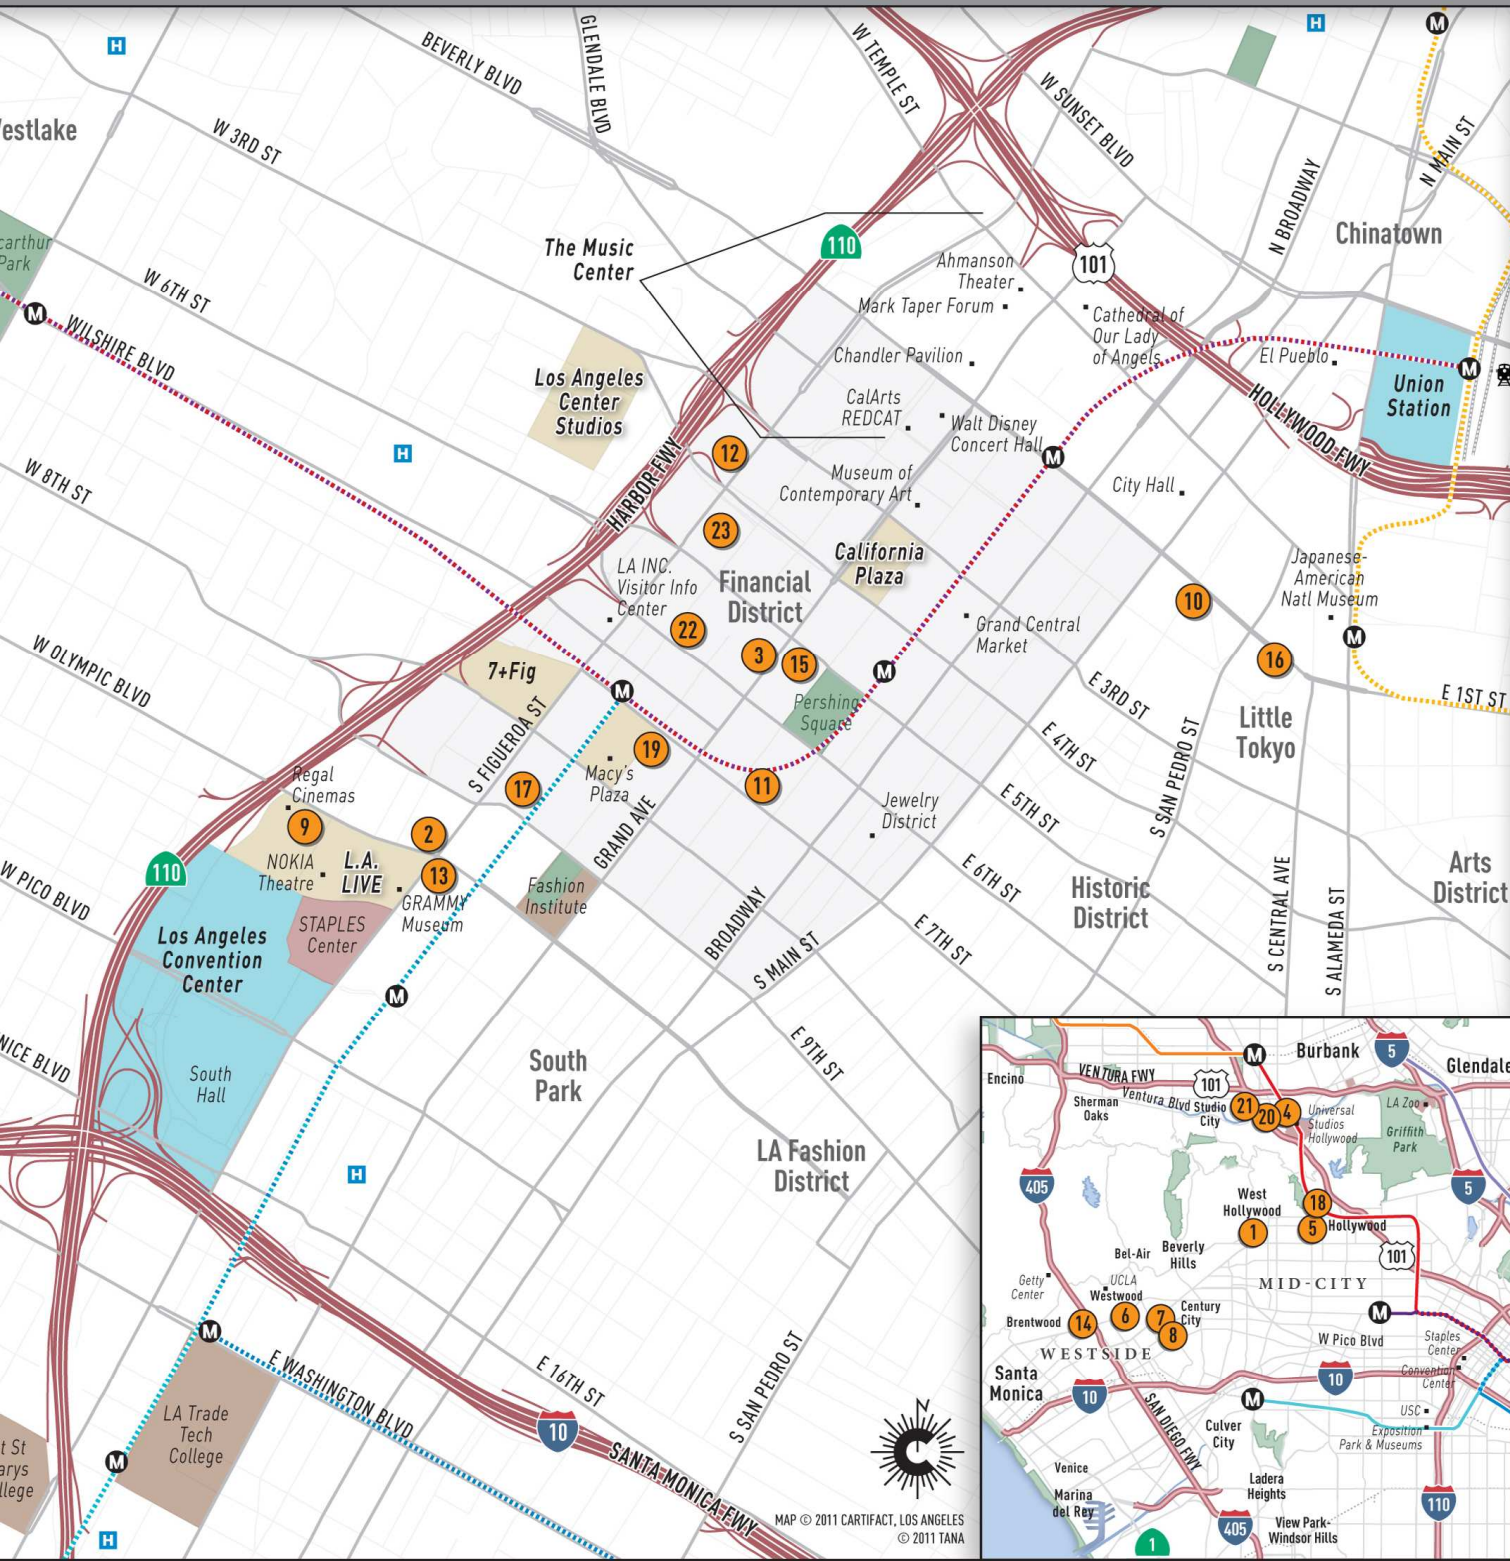

AMERICAN ASSOCIATION FOR CLINICAL CHEMISTRY ~ AACC ANNUAL MEETING 2012 ~ LOS ANGELES HOTELS

Hotel	Distance to Los Angeles Convention Center
1 Andaz West Hollywood	10 miles
2 Figueroa Hotel	1.5 blocks
3 Hilton Checkers Los Angeles	5 blocks
4 Hilton Los Angeles/Universal City	17 miles
5 Hollywood Roosevelt Hotel	9 miles
6 Hotel Palomar Los Angeles - Westwood	11 miles
7 Hyatt Regency Century Plaza	12 miles
8 Intercontinental Los Angeles Century City	12 miles
9 JW Marriott Los Angeles L.A. LIVE*	1 block
10 Kyoto Grand Hotel & Gardens	2 miles
11 Los Angeles Athletic Club	7 blocks
12 Los Angeles Marriott Downtown	1 mile
13 Luxe City Center	1 block
14 Luxe Sunset Boulevard	16 miles
15 Millennium Biltmore Hotel Los Angeles	9 blocks
16 Miyako Hotel Los Angeles	2 miles
17 O Hotel	6 blocks
18 Renaissance Hollywood Hotel & Spa	9 miles
19 Sheraton Los Angeles Downtown Hotel	4 blocks
20 Sheraton Universal Hotel	10 miles
21 The Beverly Garland	12 miles
22 The Standard, Downtown LA	5 blocks
23 The Westin Bonaventure Hotel & Suites*	6 blocks

*Headquarter Hotel

AACC
 ANNUAL MEETING 2012
 July 15-19 • Los Angeles, California