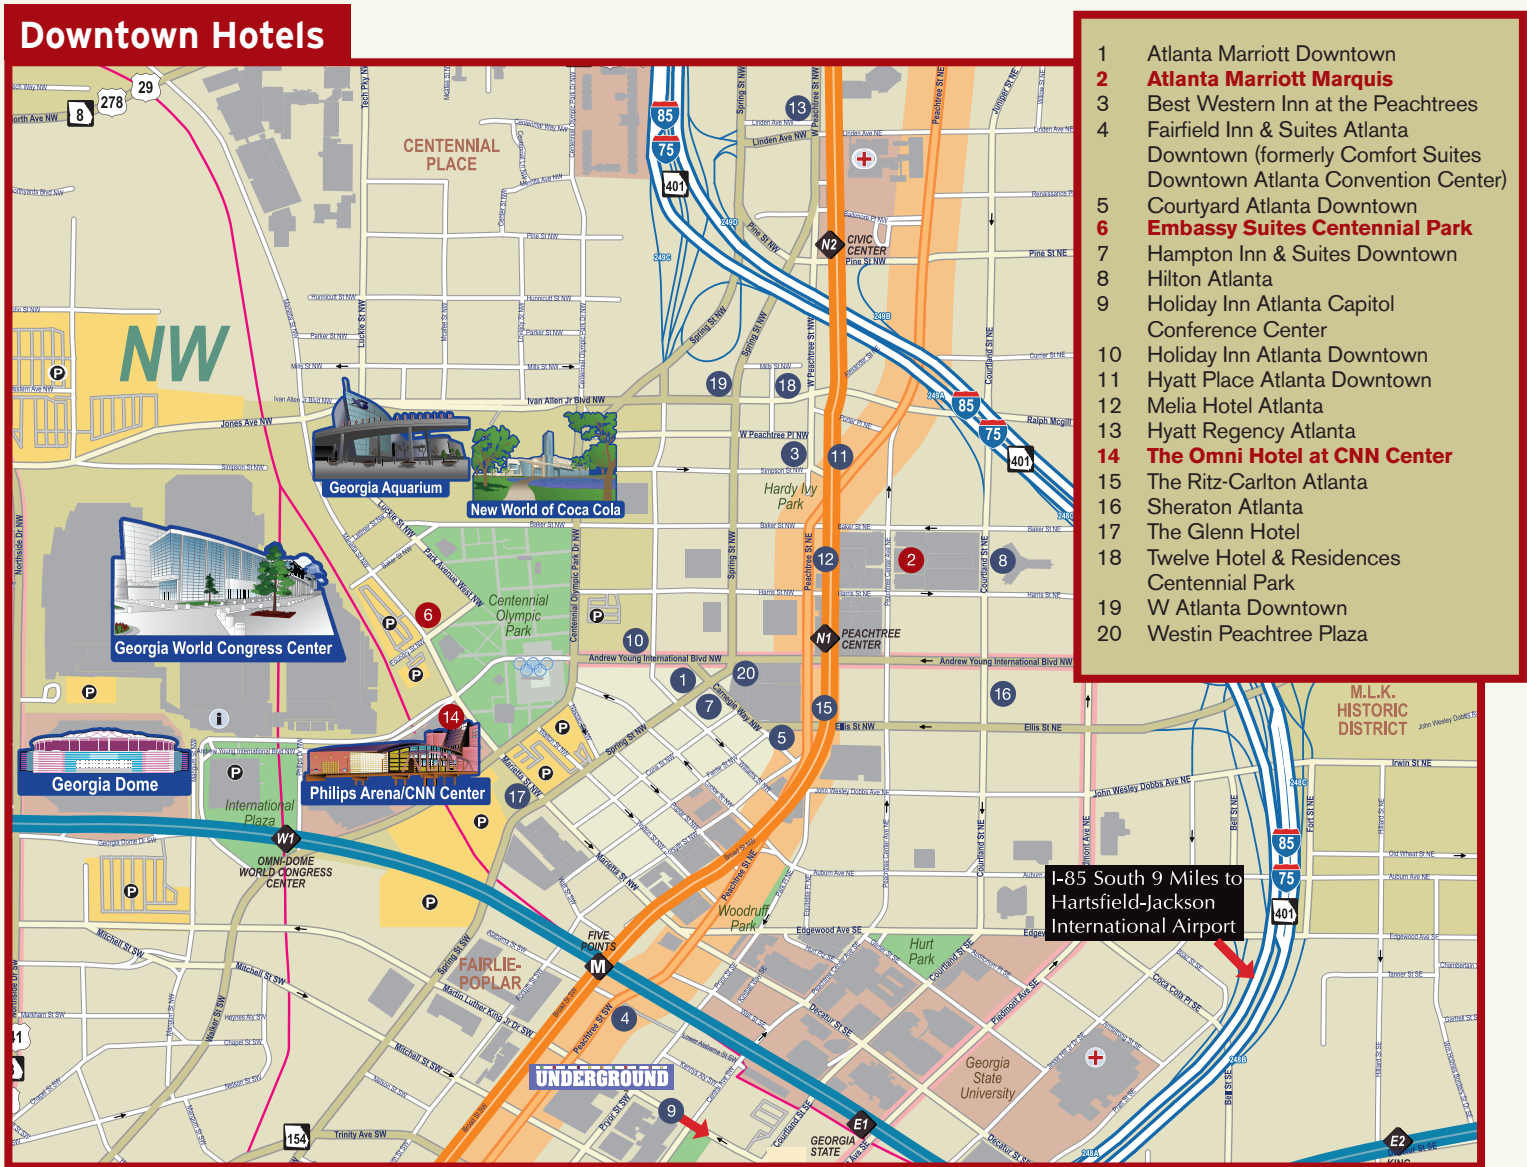

# Hotel Map

The hotels listed here have been reserved for annual meeting attendees. ASH will provide complimentary shuttle service between these hotels and the Georgia World Congress Center unless otherwise indicated. For more information on this service, please see page 54. Rates listed are for single/double accommodations.

- 1 Atlanta Marriott Downtown
- 2 **Atlanta Marriott Marquis**
- 3 Best Western Inn at the Peachtrees
- 4 Fairfield Inn & Suites Atlanta Downtown (formerly Comfort Suites Downtown Atlanta Convention Center)
- 5 Courtyard Atlanta Downtown
- 6 **Embassy Suites Centennial Park**
- 7 Hampton Inn & Suites Downtown
- 8 Hilton Atlanta
- 9 Holiday Inn Atlanta Capitol Conference Center
- 10 Holiday Inn Atlanta Downtown
- 11 Hyatt Place Atlanta Downtown
- 12 Melia Hotel Atlanta
- 13 Hyatt Regency Atlanta
- 14 **The Omni Hotel at CNN Center**
- 15 The Ritz-Carlton Atlanta
- 16 Sheraton Atlanta
- 17 The Glenn Hotel
- 18 Twelve Hotel & Residences Centennial Park
- 19 W Atlanta Downtown
- 20 Westin Peachtree Plaza

## Hotel Listing (in alphabetical order)

**Atlanta Marriott Buckhead Hotel and Conference Center**  
3405 Lenox Road NE  
Atlanta, GA 30326  
\$229/\$229

**Atlanta Marriott Midtown Suites**  
35 14th Street  
Atlanta, GA 30309  
\$244/\$244

**Courtyard Atlanta Downtown**  
133 Carnegie Way  
Atlanta, GA 30303  
\$225/\$225

**Crowne Plaza Atlanta Perimeter at Ravina\*\***  
4355 Ashford  
Dunwoody Road  
Atlanta, GA 30346  
\$149/\$149

**Embassy Suites Atlanta Buckhead**  
3285 Peachtree Road NE  
Atlanta, GA  
\$186/\$186