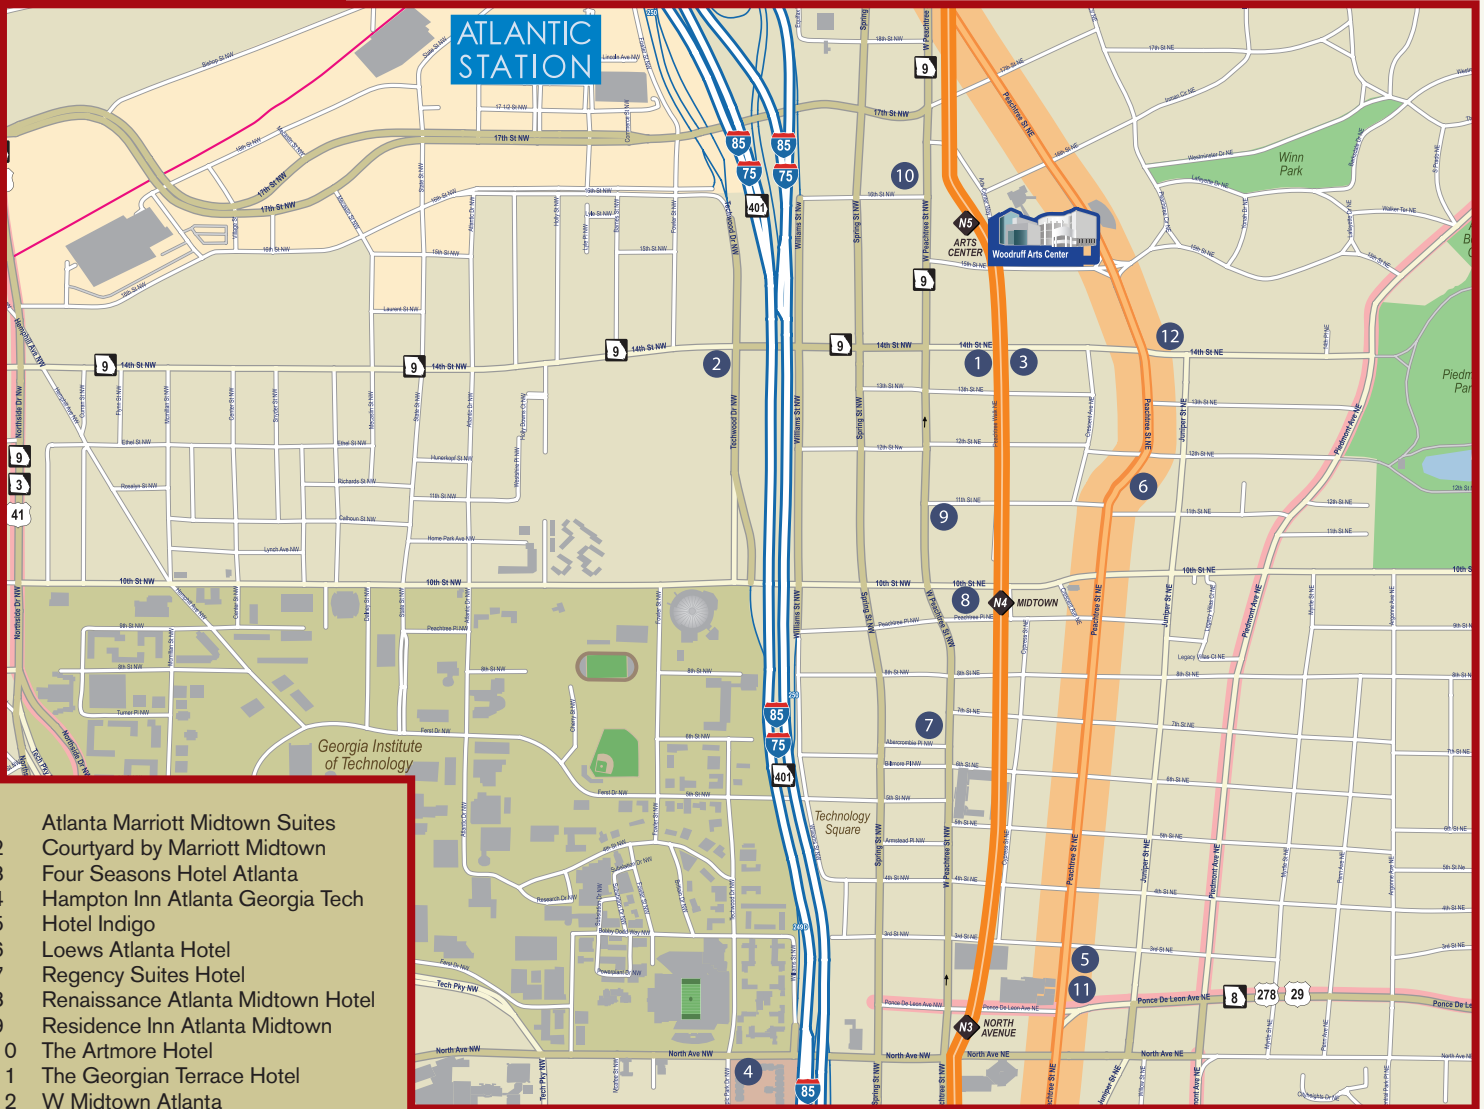

Midtown Hotels

- 1 Atlanta Marriott Midtown Suites
- 2 Courtyard by Marriott Midtown
- 3 Four Seasons Hotel Atlanta
- 4 Hampton Inn Atlanta Georgia Tech
- 5 Hotel Indigo
- 6 Loews Atlanta Hotel
- 7 Regency Suites Hotel
- 8 Renaissance Atlanta Midtown Hotel
- 9 Residence Inn Atlanta Midtown
- 10 The Artmore Hotel
- 11 The Georgian Terrace Hotel
- 12 W Midtown Atlanta

Four Seasons Hotel Atlanta

75 14th Street NE
Atlanta, GA 30309
$320/$320

Grand Hyatt Atlanta

3300 Peachtree Road NE
Atlanta, GA 30305
$249/$249

Hampton Inn & Suites Atlanta Downtown

161 Spring Street NW
Atlanta, GA 30303
$179/$179

Hampton Inn Atlanta Buckhead

3398 Piedmont Road NE
Atlanta, GA 30305
$149/$159

Hampton Inn Atlanta Georgia Tech

244 North Avenue NW
Atlanta, GA 30313
$169/$169

Hampton Inn Perimeter Center**

769 Hammond Drive NE
Atlanta, GA 30328
$110/$110

Hilton Atlanta

255 Courtland Street NE
Atlanta, GA 30303
$225/$225

Hilton Garden Inn Perimeter Center**

1501 Lake Hearn Drive
Atlanta, GA 30319
$149/$149

Hilton Suites Atlanta Perimeter**

6120 Peachtree-Dunwoody Road
Atlanta, GA 30319
$149/$149

Holiday Inn Atlanta Capitol Conference Center

450 Capitol Avenue SW
Atlanta, GA 30312
$159/$169

Holiday Inn Atlanta Downtown

101 Andrew Young International Boulevard
Atlanta, GA 30303
$159/$159

Homewood Suites Atlanta Buckhead

3566 Piedmont Road
Atlanta, GA 30305
$139/$139

Hotel Indigo

683 Peachtree Street NE
Atlanta, GA 30308
$229/$229

Hyatt Place Atlanta Buckhead

3242 Peachtree Road NE
Atlanta, GA 30305
$140/$140

Hyatt Place Atlanta Downtown

330 Peachtree Street NE
Atlanta, GA 30308
$179/$189

Hyatt Place Atlanta Perimeter**

1005 Crestline Parkway NE
Atlanta, GA 30328
$115/$115

Hyatt Regency Atlanta

265 Peachtree Street NE
Atlanta, GA 30303
$225/$225

InterContinental Buckhead Atlanta

3315 Peachtree Road NE
Atlanta, Ga 30326
$199/$219

JW Marriott Hotel Buckhead

3300 Lenox Road NE
Atlanta, GA 30326
$229/$229

Loews Atlanta Hotel

1065 Peachtree Street NE
Atlanta, GA 30309
$229/$229

Marriott Perimeter Center**

246 Perimeter Center Parkway NE
Atlanta, GA 30346
$179/$179

Melia Hotel Atlanta

590 West Peachtree Street NW
Atlanta, GA 30308
$209/$209