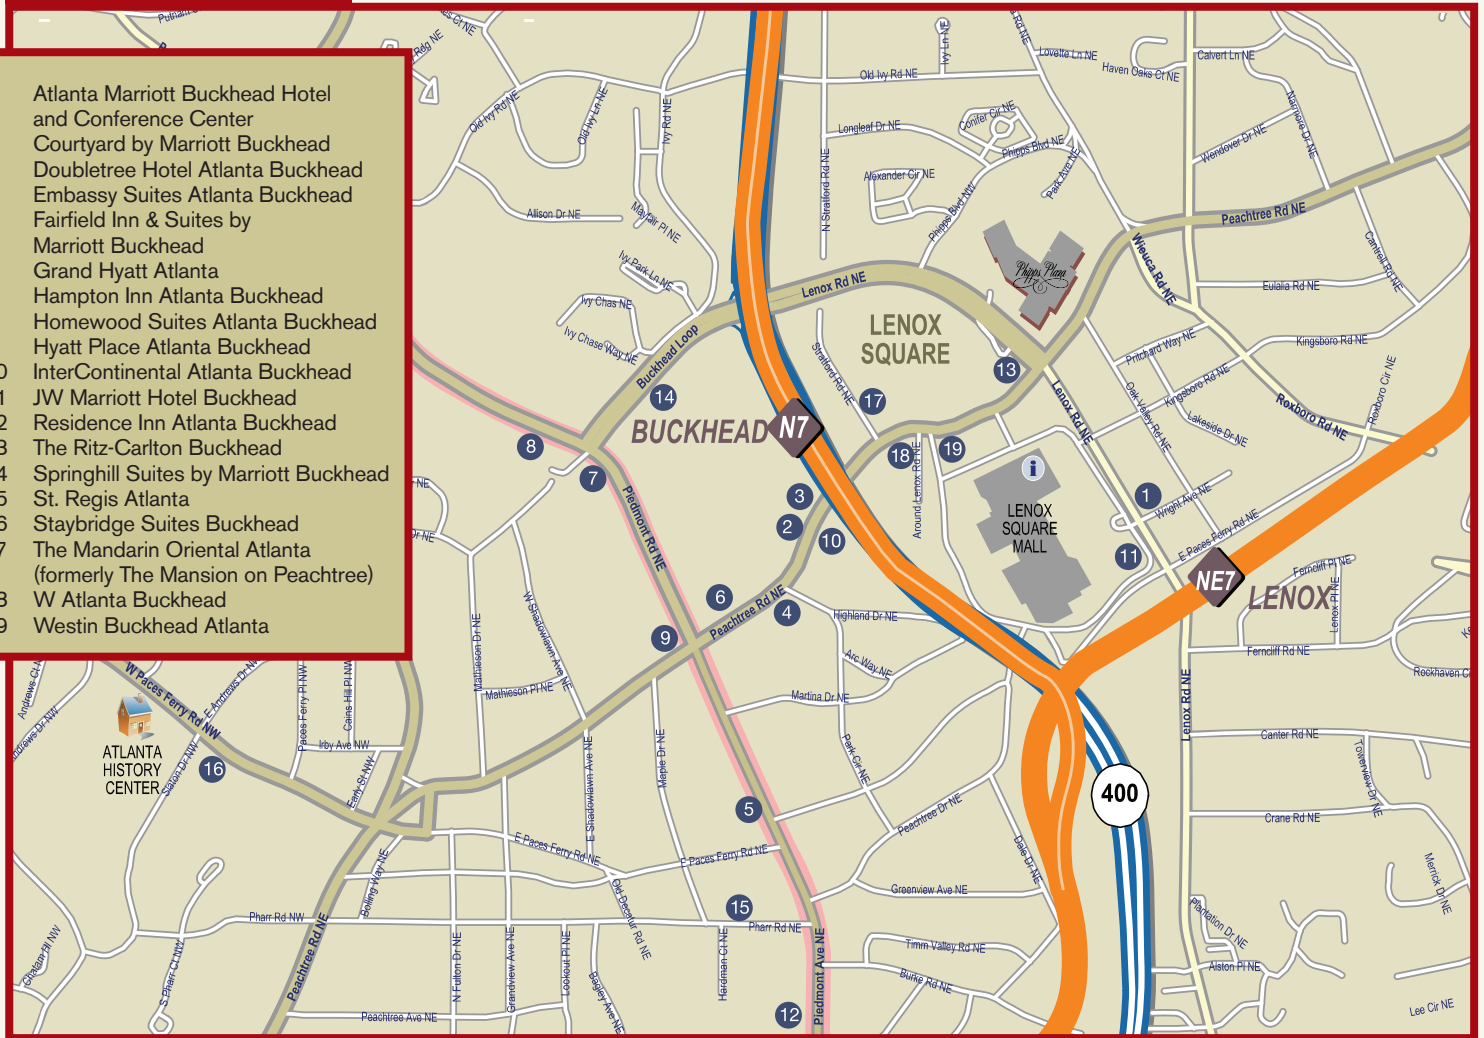

Hotel Map

Buckhead Hotels

1. 1 Atlanta Marriott Buckhead Hotel and Conference Center
2. 2 Courtyard by Marriott Buckhead
3. 3 Doubletree Hotel Atlanta Buckhead
4. 4 Embassy Suites Atlanta Buckhead
5. 5 Fairfield Inn & Suites by Marriott Buckhead
6. 6 Grand Hyatt Atlanta
7. 7 Hampton Inn Atlanta Buckhead
8. 8 Homewood Suites Atlanta Buckhead
9. 9 Hyatt Place Atlanta Buckhead
10. 10 InterContinental Atlanta Buckhead
11. 11 JW Marriott Hotel Buckhead
12. 12 Residence Inn Atlanta Buckhead
13. 13 The Ritz-Carlton Buckhead
14. 14 Springhill Suites by Marriott Buckhead
15. 15 St. Regis Atlanta
16. 16 Staybridge Suites Buckhead
17. 17 The Mandarin Oriental Atlanta (formerly The Mansion on Peachtree)
18. 18 W Atlanta Buckhead
19. 19 Westin Buckhead Atlanta

Hotel Listing (continued in alphabetical order)

Regency Suites Hotel
975 W. Peachtree Street NE
Atlanta, GA 30309
$179/$179

Renaissance Atlanta Midtown Hotel
866 West Peachtree Street NW
Atlanta, GA 30308
$199/$199

Renaissance Atlanta Waverly Hotel**
2950 Galleria Parkway SE
Atlanta, GA 80339
$189/$189

Residence Inn Atlanta Buckhead
2960 Piedmont Road NE
Atlanta, GA 30305
$189/$189

Residence Inn Atlanta Midtown
1365 Peachtree Street
Atlanta, GA 30309
$209/$209

Sheraton Atlanta
165 Courtland Street NE
Atlanta, GA 30303
$195/$195

Sheraton Suites Galleria**
2844 Cobb Parkway SE
Atlanta, GA 30339
$189/$189

SpringHill Suites by Marriott Buckhead
3459 Buckhead Loop NE
Atlanta, GA 30326
$189/$189

St. Regis Atlanta
88 West Paces Ferry Road
Atlanta, GA 30305
$290/$290

Staybridge Suites Buckhead
540 Pharr Road
Atlanta, CA 30305
$129/$129

The Artmore Hotel
1302 West Peachtree Street
Atlanta, GA 30399
$159/$169

The Georgian Terrace Hotel
659 Peachtree Street
Atlanta, GA 30308
$179/$179

The Glenn Hotel*
110 Marietta Street
Atlanta, GA 30303
$199/$199

The Mandarin Oriental Atlanta (formerly The Mansion on Peachtree)
3376 Peachtree Road NE
Atlanta, GA 30326
$235/$235

The Omni Hotel at CNN Center - Headquarter Hotel Members Only*
100 CNN Center
Atlanta, GA 30303
$245/$245

The Ritz-Carlton Atlanta
181 Peachtree Street NE
Atlanta, GA 30303
$260/$260

The Ritz-Carlton Buckhead
3434 Peachtree Road NE
Atlanta, GA 30326
$260/$260

Twelve Hotel & Residences Centennial Park
400 W. Peachtree Street
Atlanta, GA 30308
$215/$215

W Atlanta Buckhead
3377 Peachtree Road NE
Atlanta, GA 30326
$244/$244

W Atlanta Downtown
45 Ivan Allen Jr. Boulevard
Atlanta, GA 30308
$259/$279

W Midtown Atlanta
188 14th Street
Atlanta, GA 30361
$244/$244

Westin Atlanta North at Perimeter**
7 Concourse Parkway
Atlanta, GA 30328
$119/$119

Westin Buckhead Atlanta
3391 Peachtree Road NE
Atlanta, GA 30326
$220/$240

Westin Peachtree Plaza
210 Peachtree Street
Atlanta, GA 30303
$219/$219

*Shuttle service will not be provided to these hotels as they are within walking distance of the Georgia World Congress Center.
**Midday shuttle service will not be provided to this hotel. Look for detailed shuttle bus schedules in the hotel lobby.