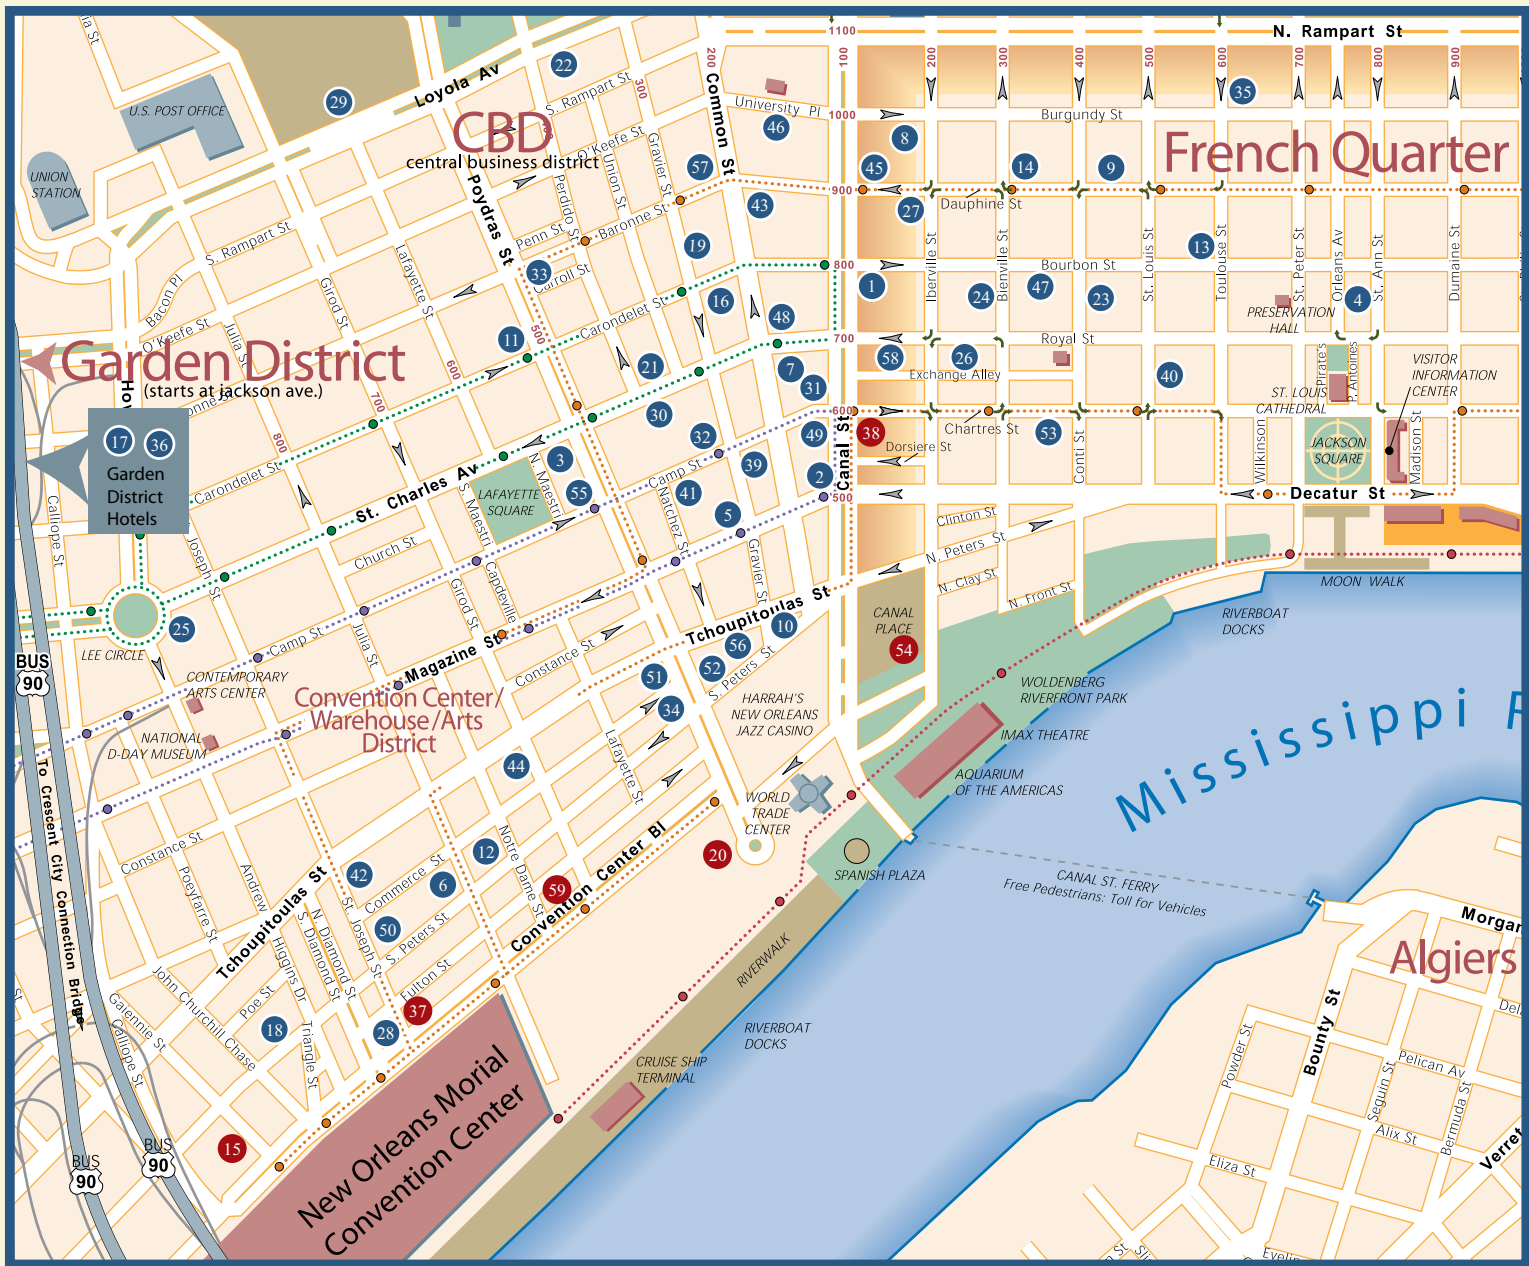

HOTEL MAP

The hotels listed here have been reserved for annual meeting attendees. ASH will provide complimentary shuttle service between these hotels and the Ernest N. Morial Convention Center unless otherwise indicated. For more information on this service, please see page 55.

Please Note: Room rates & taxes are subject to change without notice. Quoted rates are single & double occupancy. Additional fees may apply for two beds or additional occupancy.

*Shuttle service will not be provided to these hotels as they are within walking distance of the Ernest N. Morial Convention Center.

55 The Whitney, A Wyndham Hotel
 610 Poydras Street
 New Orleans, LA 70130
 \$162/\$162

56 Windsor Court Hotel
 300 Gravier Street
 New Orleans, LA 70130
 \$279/\$279

57 Wyndham Garden Baronne Plaza New Orleans
 201 Baronne Street
 New Orleans, LA 70112
 \$152/\$152

58 Wyndham New Orleans - French Quarter (formerly known as Holiday Inn French Quarter)
 124 Royal Street
 New Orleans, LA 70130
 \$160/\$160

59 Wyndham Riverfront New Orleans (ASH MEMBERS ONLY)*
 701 Convention Center Boulevard
 New Orleans, LA 70130
 \$222/\$222