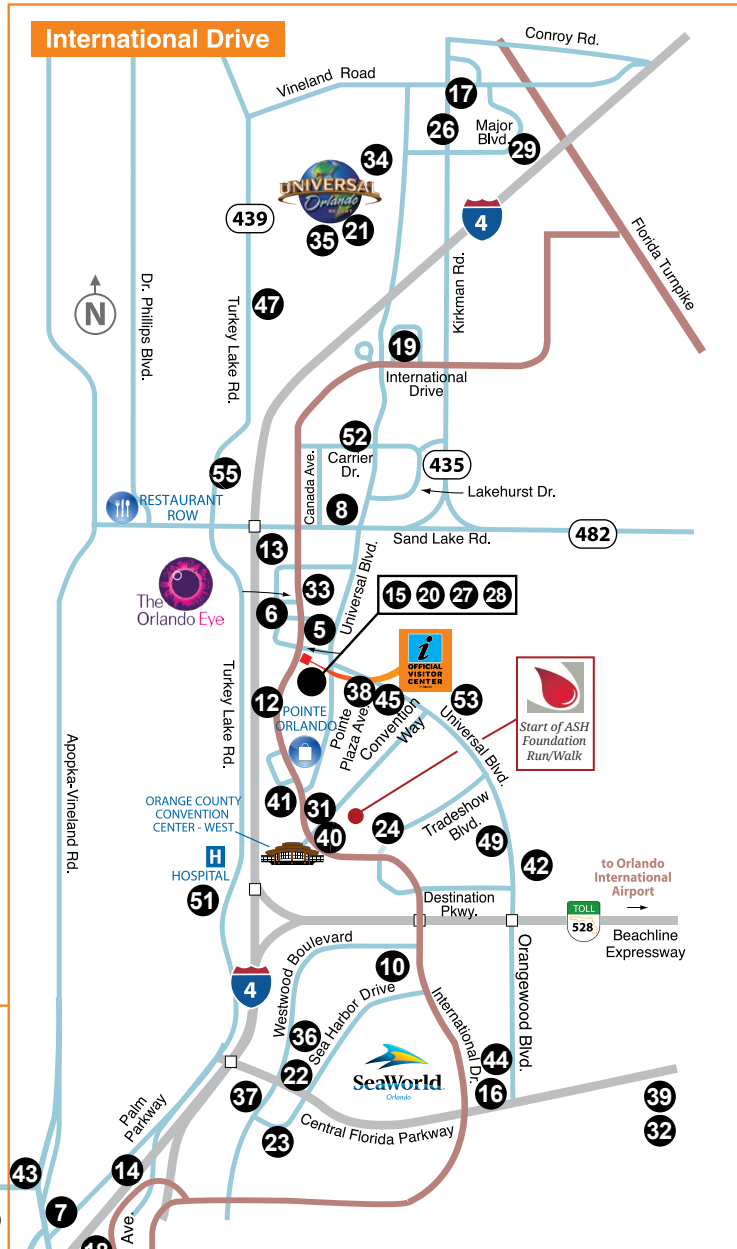

# Hotel Map

1. B Resort & Spa Lake Buena Vista
2. Buena Vista Palace Hotel & Spa
3. Buena Vista Suites
4. Caribe Royale All-Suite Hotel & Convention Center
5. Castle Hotel, An Autograph Collection®
6. **Courtyard Orlando I-Drive Convention Center**
7. Courtyard Orlando Lake Buena Vista at Marriott Village
8. Crowne Plaza Orlando Universal
9. DoubleTree at the Entrance to Universal Orlando
10. DoubleTree Orlando at SeaWorld®
11. DoubleTree Suites Orlando Lake Buena Vista
12. Embassy Suites Orlando I-Drive/Convention Center
13. Embassy Suites Orlando I-Drive/Jamaican Court
14. Embassy Suites Orlando Lake Buena Vista Resort
15. Extended Stay America I-Drive Convention Center
16. Fairfield Inn & Suites Orlando at SeaWorld®
17. Fairfield Inn & Suites Orlando at Universal Studios®
18. Fairfield Inn & Suites Orlando Lake Buena Vista at Marriott Village
19. Four Points by Sheraton Orlando Studio City
20. **Hampton Inn Orlando I-Drive Convention Center**
21. Hard Rock Hotel at Universal Studios®
22. Hilton Garden Inn Orlando at SeaWorld®
23. Hilton Grand Vacations at SeaWorld®
24. Hilton Orlando, The
25. Hilton Orlando Bonnet Creek
26. Holiday Inn & Suites Across from Universal Studios®
27. Homewood Suites Orlando I-Drive Convention Center
28. Hyatt Place Orlando I-Drive Convention Center
29. Hyatt Place Orlando/Universal
30. Hyatt Regency Grand Cypress
31. **Hyatt Regency Orlando\* - Headquarters Hotel**
32. JW Marriott Orlando, Grande Lakes
33. La Quinta Inn & Suites Orlando Convention Center
34. Loews Portofino Bay at Universal Orlando®
35. Loews Royal Pacific Resort at Universal Orlando®