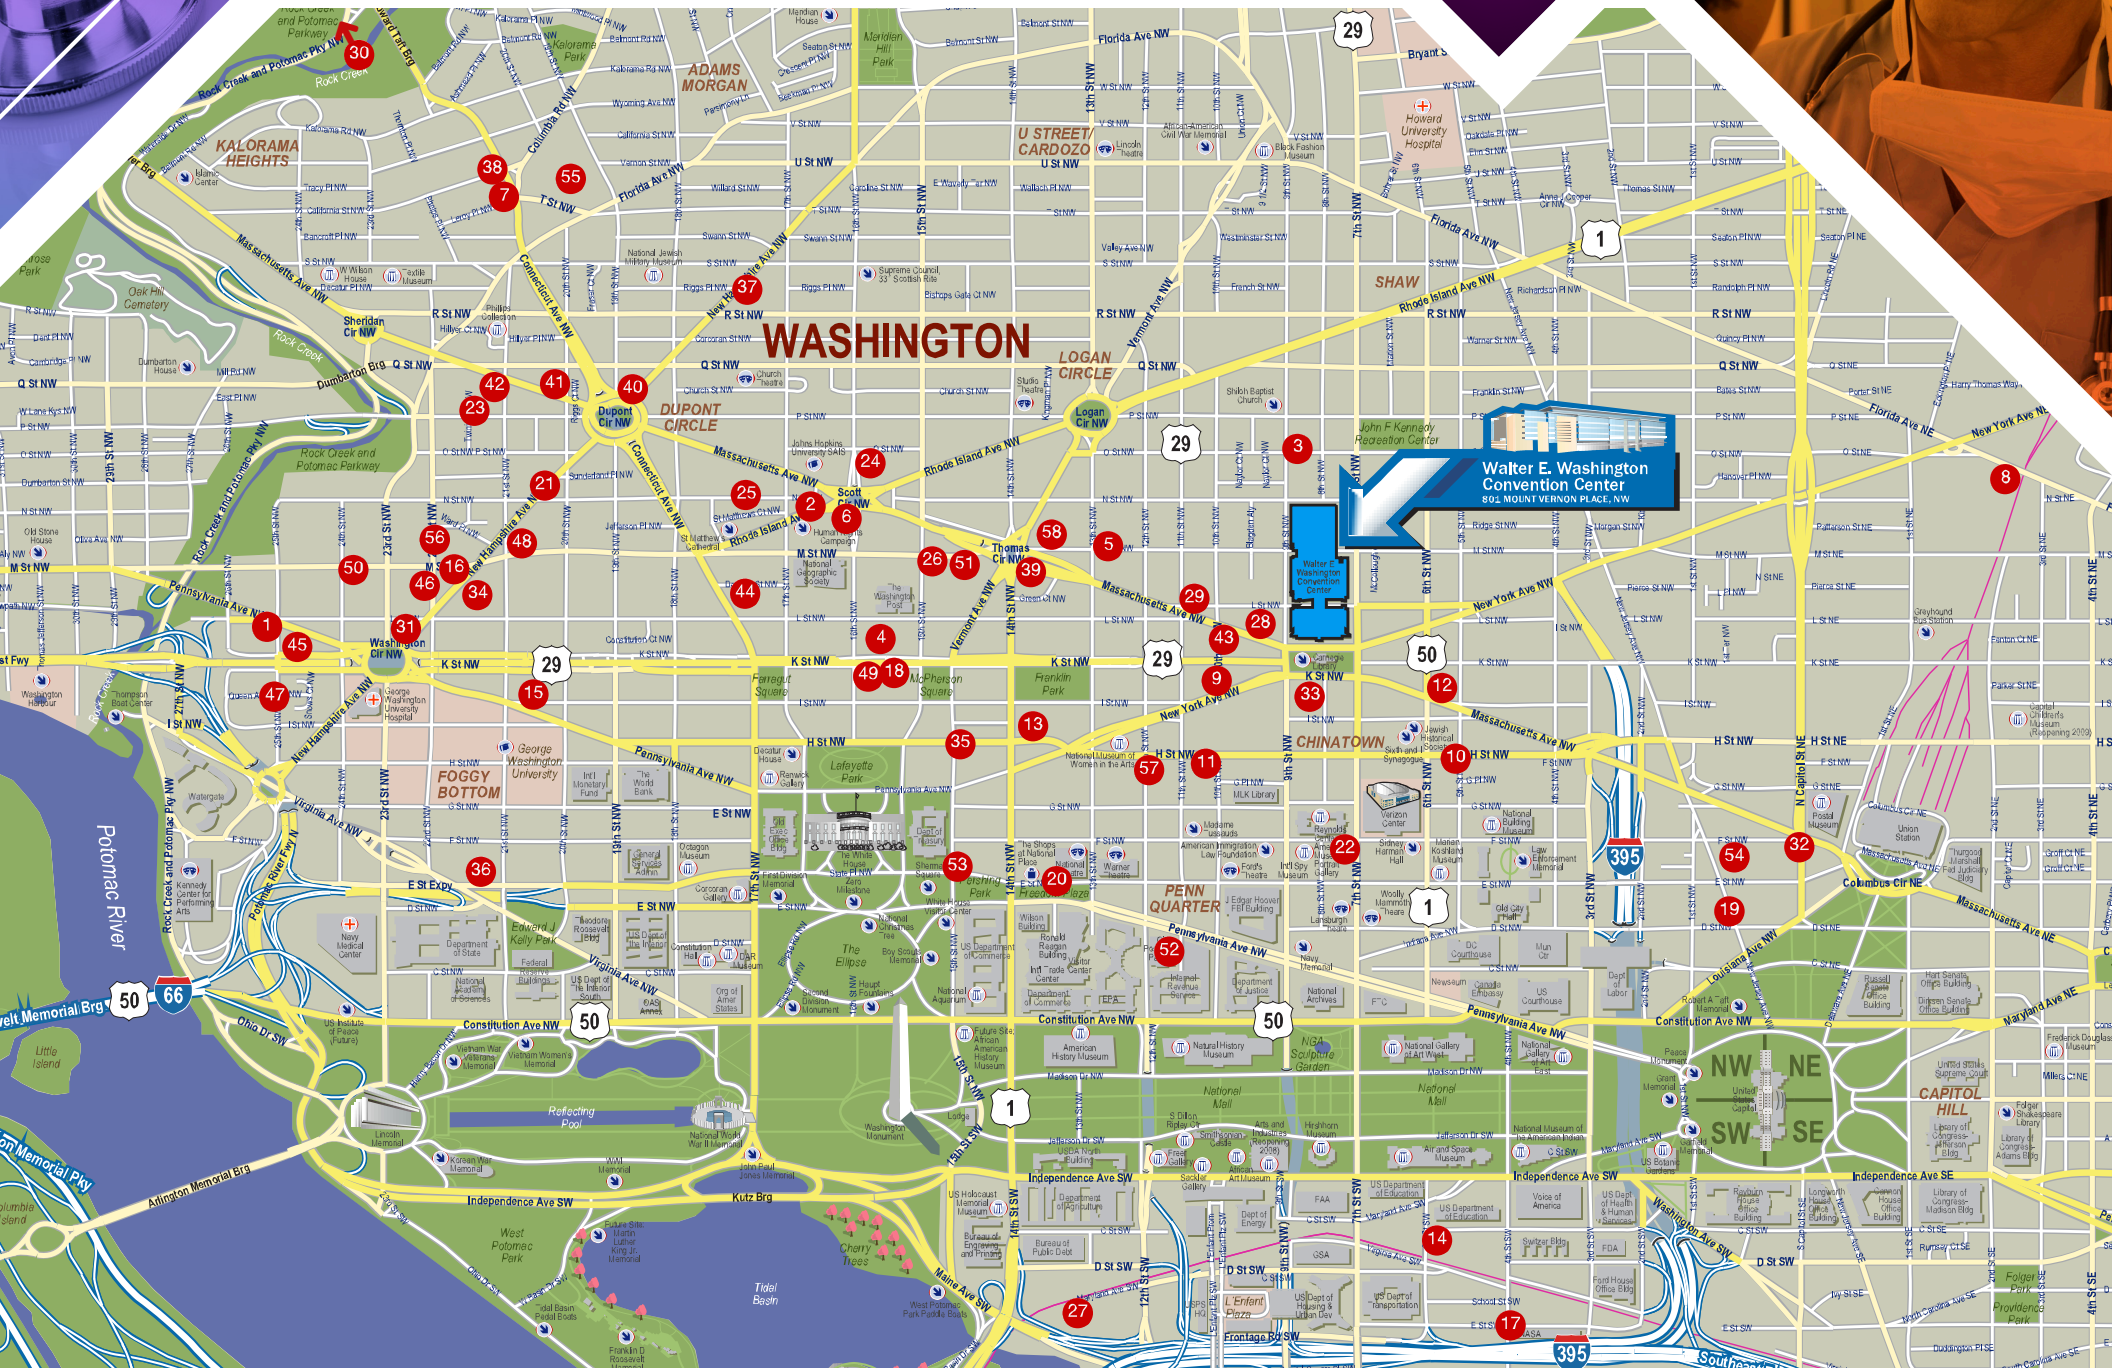

# ACC.17 HOTEL MAP

**Walter E. Washington Convention Center**  
801 MOUNT VERNON PLACE, NW

# ACC.17 HOTEL MAP

1. Avenue Suites
  2. Beacon Hotel
  3. Cambria Suites
  4. Capital Hilton
  5. Comfort Inn Convention Center Downtown
  6. Courtyard by Marriott Embassy Row
  7. Courtyard by Marriott – Dupont Circle
  8. Courtyard Washington DC US Capitol
  9. Embassy Suites Washington DC Convention Center
  10. Fairfield Inn & Suites Downtown
  11. Grand Hyatt Washington
  12. Hampton Inn Washington DC Convention Center
  13. Hilton Garden Inn Washington DC Downtown
  14. Holiday Inn Capitol
  15. Hotel Lombardy
  16. Hyatt Place DC Georgetown/West End
  17. Hyatt Place DC National Mall
  18. Hyatt Place DC/US Capitol
  19. Hyatt Regency Washington on Capitol Hill
  20. JW Marriott Hotel
  21. Kimpton Hotel Madera
  22. Kimpton Hotel Monaco
  23. Kimpton Hotel Palomar
  24. Kimpton Rouge Hotel
  25. Kimpton Topaz Hotel
  26. Loews Madison Hotel
  27. Mandarin Oriental
  28. Marriott Marquis Washington DC
  29. Morrison-Clark Historic Inn & Restaurant
  30. Omni Shoreham Hotel
  31. One Washington Circle Hotel
  32. Phoenix Park Hotel
  33. Renaissance Washington DC Downtown Hotel
  34. Renaissance Dupont Circle Hotel
  35. Sofitel Lafayette Square
  36. State Plaza Hotel
  37. The Carlyle Suites Hotel
  38. The Churchill
  39. The Donovan
  40. The Dupont Circle Hotel
  41. The Embassy Row Hotel
  42. The Fairfax at Embassy Row
  43. The Henley Park Hotel
  44. The Mayflower Hotel, Autograph Collection
  45. The Melrose Hotel
  46. The Ritz-Carlton Hotel
  47. The River Inn
  48. The St. Gregory Hotel & Suites
  49. The St. Regis Hotel
  50. The Westin Georgetown
  51. The Westin City Center
  52. Trump International Hotel
  53. W Washington DC
  54. Washington Court Hotel
  55. Washington Hilton
  56. Washington Marriott Georgetown
  57. Washington Marriott Metro Center
  58. Washington Plaza Hotel
- 