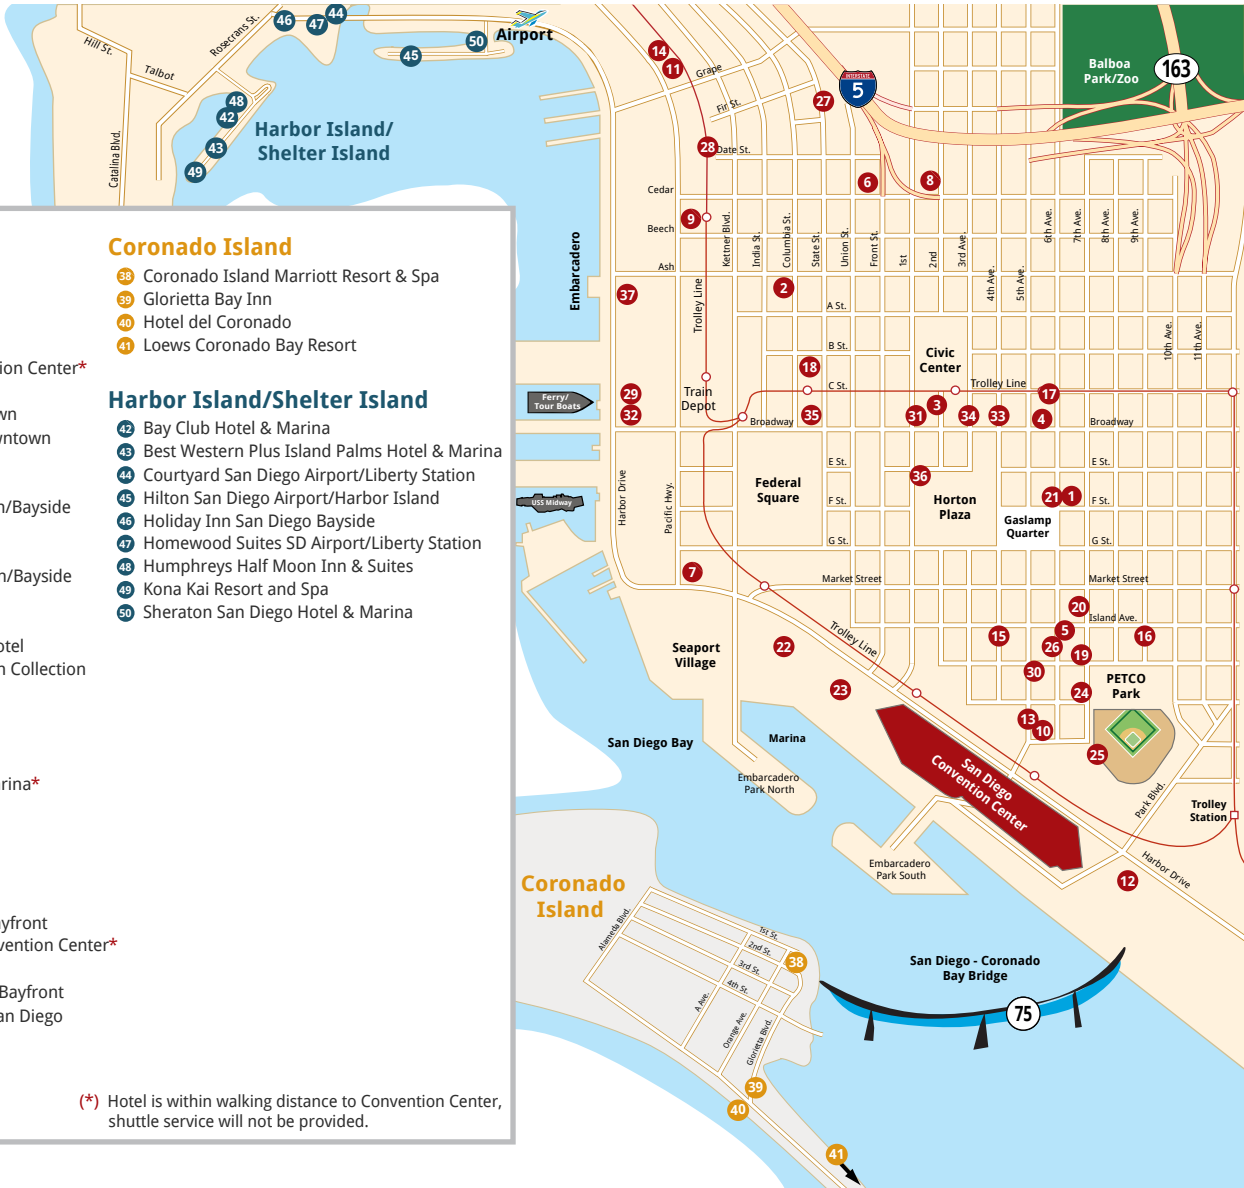

## San Diego Hotel Map

### Downtown

- 1 Andaz San Diego
- 2 Best Western Plus Bayside Inn
- 3 The Bristol Hotel
- 4 Courtyard San Diego Downtown
- 5 Courtyard San Diego Gaslamp/Convention Center\*
- 6 DoubleTree San Diego Downtown
- 7 Embassy Suites San Diego Bay Downtown
- 8 Four Points by Sheraton San Diego Downtown
- 9 Hampton Inn San Diego Downtown
- 10 Hard Rock Hotel San Diego\*
- 11 Hilton Garden Inn San Diego Downtown/Bayside
- 12 Hilton San Diego Bayfront\*
- 13 Hilton San Diego Gaslamp Quarter\*
- 14 Homewood Suites San Diego Downtown/Bayside
- 15 Horton Grand Hotel\*
- 16 Hotel Indigo San Diego\*
- 17 Hotel Palomar San Diego, A Kimpton Hotel
- 18 Hotel Republic San Diego, An Autograph Collection
- 19 Hotel Solamar, A Kimpton Hotel\*
- 20 Hotel Z\*
- 21 The Keating Hotel
- 22 Manchester Grand Hyatt San Diego
- 23 Marriott Marquis San Diego Hotel & Marina\*
- 24 Marriott San Diego Gaslamp Quarter\*
- 25 Omni San Diego\*
- 26 Pendry San Diego\*
- 27 Porto Vista Hotel
- 28 Residence Inn San Diego Downtown
- 29 Residence Inn San Diego Downtown/Bayfront
- 30 Residence Inn San Diego Gaslamp/Convention Center\*
- 31 The Sofia Hotel
- 32 SpringHill Suites San Diego Downtown/Bayfront
- 33 US GRANT, a Luxury Collection Hotel, San Diego
- 34 Westgate Hotel San Diego
- 35 Westin San Diego
- 36 Westin San Diego Gaslamp Quarter
- 37 Wyndham San Diego Bayside

### Old Town

- 51 Best Western Plus Hacienda Hotel - Old Town
- 52 Courtyard San Diego Old Town
- 53 Fairfield Inn & Suites San Diego Old Town
- 54 Hilton Garden Inn San Diego Old Town/SeaWorld Area

### Mission Bay

- 75 The Dana on Mission Bay
- 76 Hilton San Diego Resort and Spa on Mission Bay
- 77 Hyatt Regency Mission Bay Spa and Marina
- 78 Paradise Point Resort & Spa