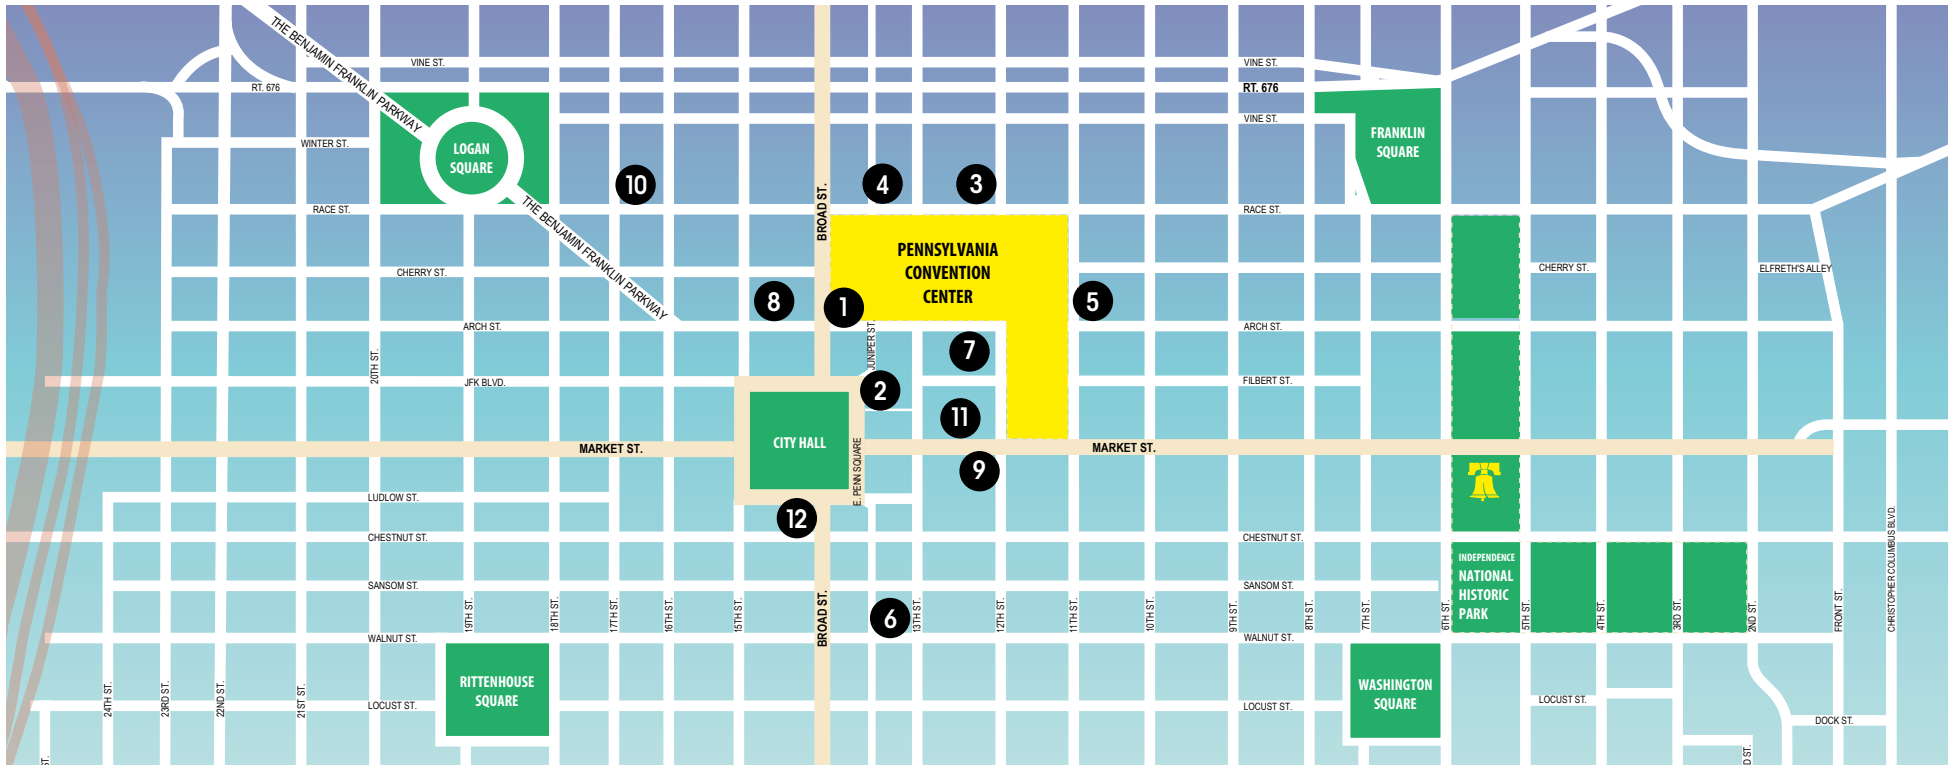

PHILADELPHIA HOTEL MAP

DOWNTOWN HOTELS

- | | | | |
|---|---|--|---|
| <p>1. Aloft Hotel Convention Center
Broad & Arch Streets, Convention Center</p> <p>2. Courtyard by Marriott Philadelphia (soon to be The Notary)
21 N. Juniper Street, 3 blocks</p> <p>3. Four Points by Sheraton Philadelphia
1201 Race Street, 1 block</p> | <p>4. Hampton Inn Convention Center
1301 Race Street, 2 blocks</p> <p>5. Hilton Garden Inn Philadelphia
1100 Arch Street, Adjacent to Convention Center</p> <p>6. Holiday Inn Express Philadelphia Midtown
1305 Walnut Street, 4 blocks</p> <p>7. Home2 Suites Philadelphia
1200 Arch Street, Adjacent to Convention Center</p> | <p>8. Le Meridien Philadelphia
1421 Arch Street, 2 blocks</p> <p>9. Loews Philadelphia Hotel
1200 Market Street, 1 block</p> <p>10. Philadelphia 201 Hotel (formerly Sheraton Philadelphia Downtown)
201 N. 17th Street, 2 blocks</p> <p>11. Philadelphia Marriott
1201 Market Street, Attached to the Convention Center</p> | <p>12. Ritz-Carlton Hotel, Philadelphia
10 Broad Street (Avenue of the Arts), 3 blocks</p> |
|---|---|--|---|

of blocks/miles denote distance from Convention Center