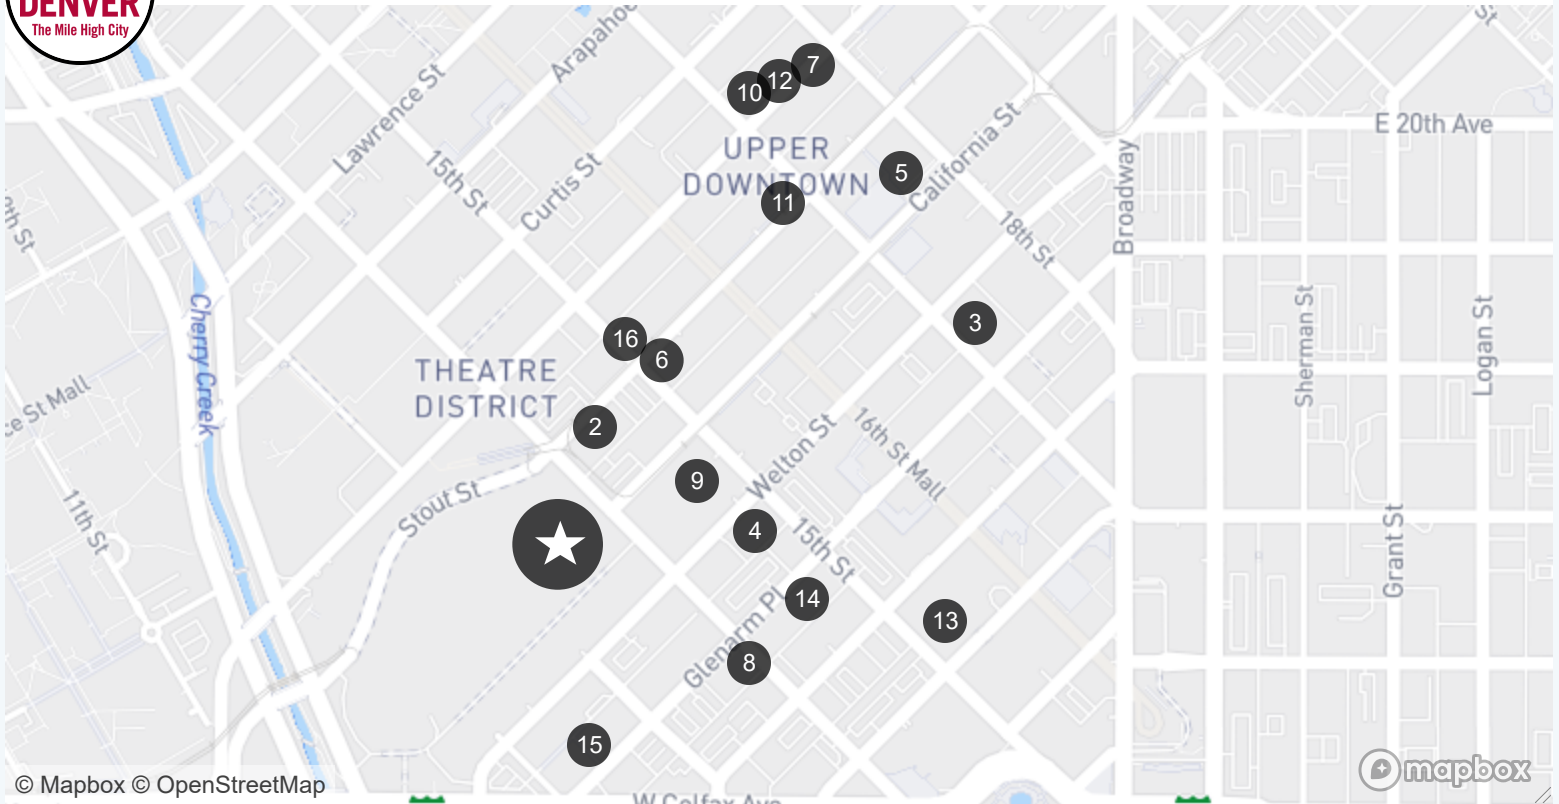

# American Chemical Society Hotel Map

- ★ Colorado Convention Center**  
700 14th St.  
Denver, CO 80202
- 2 Embassy Suites by Hilton Denver Downtown Convention Center - GOVERNANCE**  
Lodging  
1420 Stout St.  
Denver, CO 80202
- 3 Grand Hyatt Denver**  
Lodging  
1750 Welton St.  
Denver, CO 80202
- 4 Hampton/Homewood Denver Downtown**  
Lodging  
550 15th Street  
Denver, CO 80202
- 5 Hilton Denver City Center**  
Lodging  
1701 California St.  
Denver, CO 80202
- 6 Home2/Tru by Hilton Denver Convention Center**  
Lodging  
801 15th St.  
Denver, CO 80202
- 7 Hyatt Centric Downtown Denver**  
Lodging  
1776 Champa Street  
Denver, CO 80211
- 8 Hyatt Place/Hyatt House Denver Downtown**  
Lodging  
440 14th Street  
Hyatt Place Denver Downtown | 440 14 Th St, Denver,, CO 80202
- 9 Hyatt Regency Denver at Colorado Convention Center - GOVERNANCE**  
Lodging  
650 15th St.  
Denver, CO 80202
- 10 Kimpton Hotel Monaco Denver**  
Lodging  
1717 Champa St.  
Denver, CO 80202
- 11 Magnolia Hotel Denver, a Tribute Portfolio Hotel**  
Lodging  
818 17th St.  
Denver, CO 80202
- 12 Residence Inn by Marriott Denver City Center**  
Lodging  
1725 Champa St.  
Denver, CO 80202
- 13 Sheraton Denver Downtown Hotel**  
Lodging  
1550 Court Pl.  
Denver, CO 80202
- 14 Sonesta Denver Downtown**  
Lodging  
1450 Glenarm Pl.  
Denver, CO 80202
- 15 The Slate Denver, Tapestry Collection by Hilton**  
Lodging  
1250 Welton Street  
Denver, CO 80204
- 16 Tru By Hilton Denver Downtown Convention Center**  
Lodging  
801 15th St  
Denver, CO 80202

Step inside these locations in 360° at  
<https://share.threshold360.com/map/47bp7s>